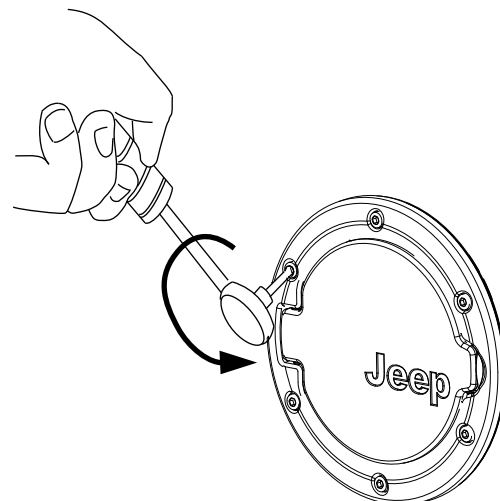

Jeep Wrangler

1.7 N·m (15 Inch·lb)
CAUTION
DO NOT OVERTORQUE

TORQUE WRENCH

4MM HEX

8

9

10

11

12

13

1.7 N·m (15 Inch·lb)

CAUTION

**DO NOT OVERTORQUE
DO NOT USE POWER TOOLS
TORQUE WRENCH ONLY**