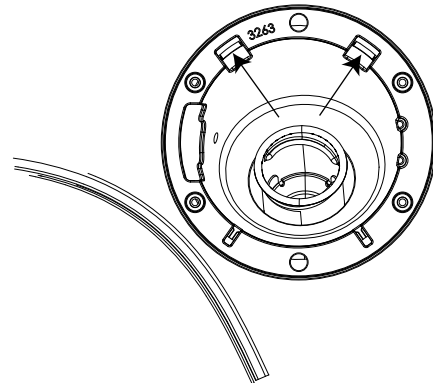

Jeep Wrangler

1.7 N·m (15 Inch·lb)
CAUTION
DO NOT OVERTORQUE

TORQUE WRENCH

4MM HEX

8

9

10

11

12

13

1.7 N·m (15 Inch·lb)

CAUTION

**DO NOT OVERTORQUE
DO NOT USE POWER TOOLS
TORQUE WRENCH ONLY**