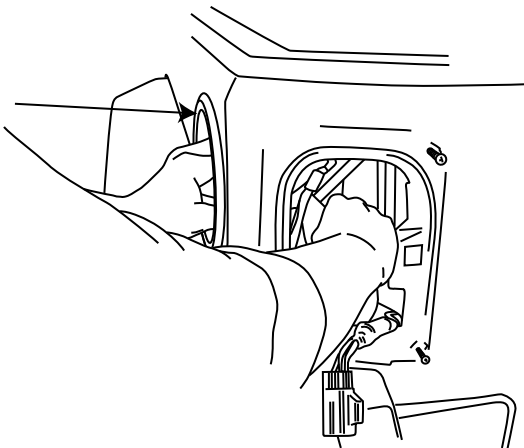

Jeep Wrangler

1.7 N·m (15 Inch·lb)
CAUTION
DO NOT OVERTORQUE

TORQUE WRENCH

4MM HEX

8

9

10

11

12

13

1.7 N·m (15 Inch·lb)

CAUTION

**DO NOT OVERTORQUE
DO NOT USE POWER TOOLS
TORQUE WRENCH ONLY**