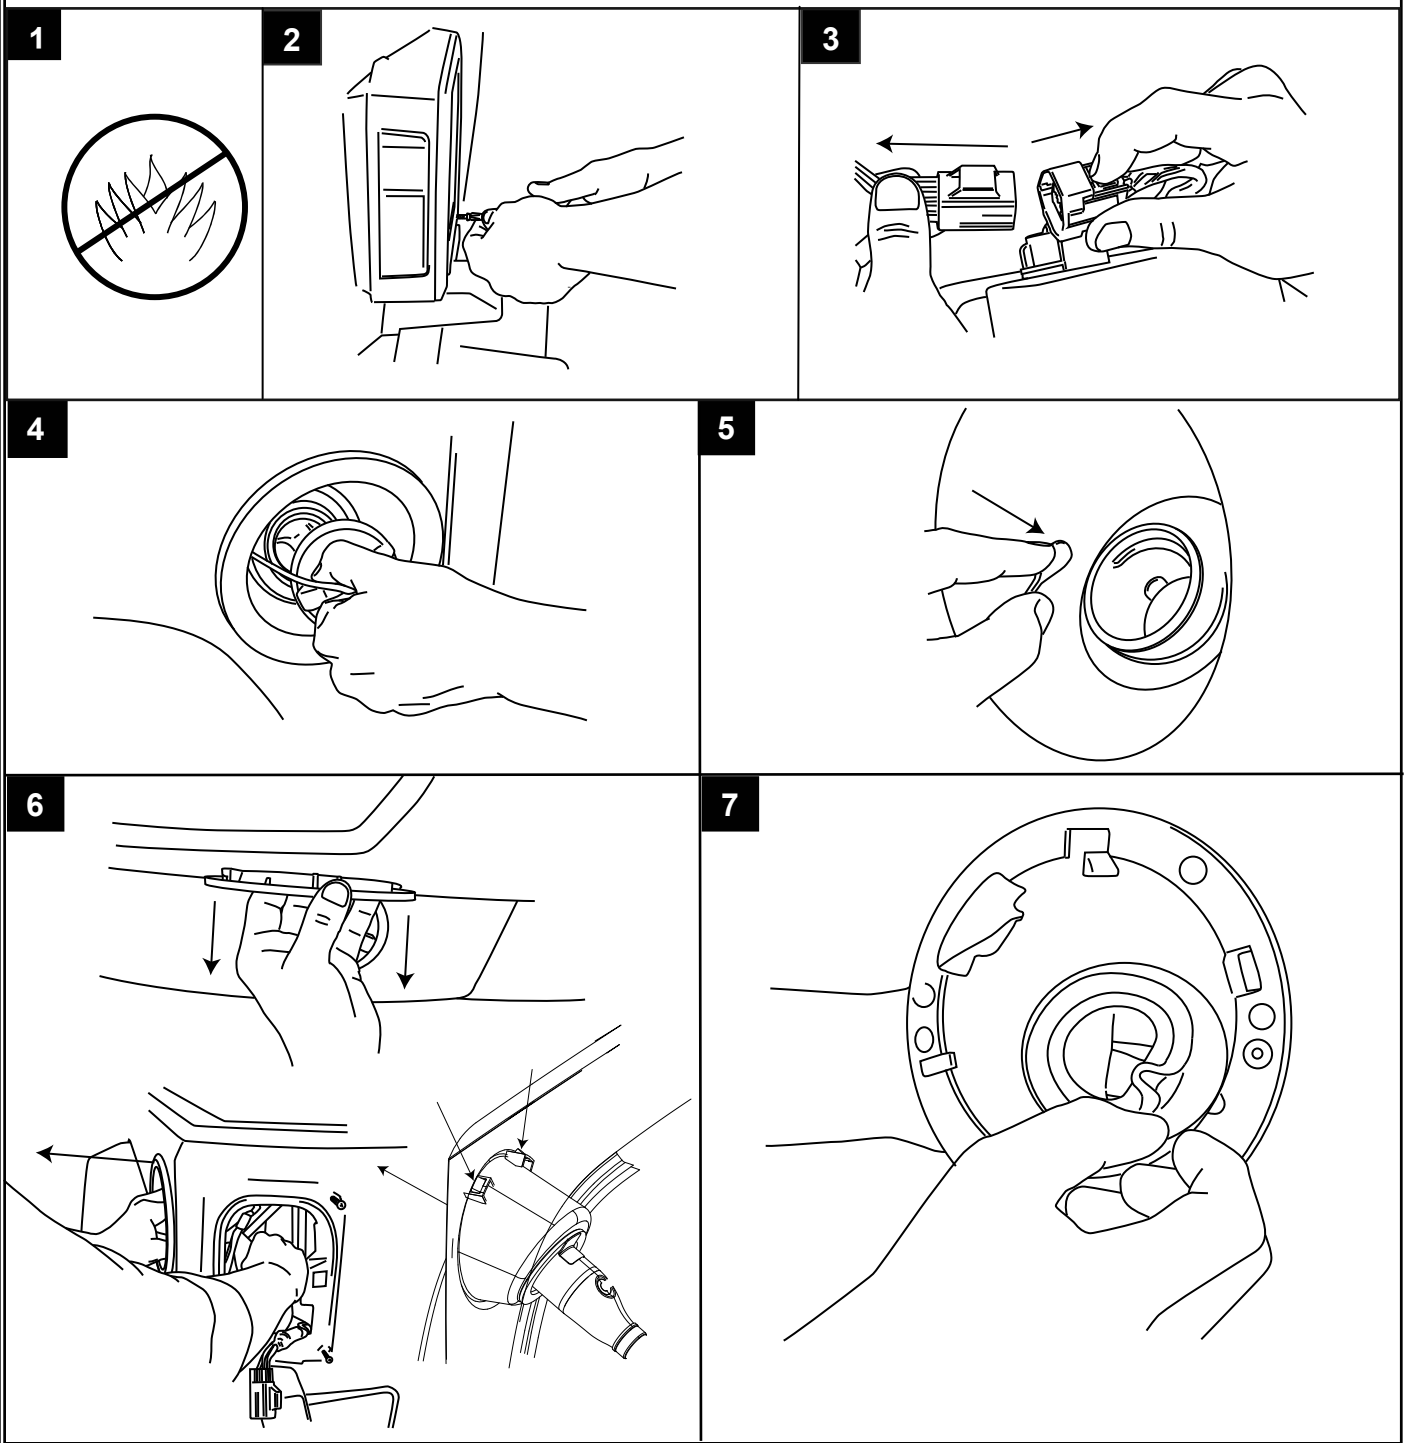

Jeep Wrangler

1.7 N·m (15 Inch·lb)
CAUTION
DO NOT OVERTORQUE

TORQUE WRENCH

4MM HEX

8

9

10

11

12

13

1.7 N·m (15 Inch·lb)

CAUTION

**DO NOT OVERTORQUE
DO NOT USE POWER TOOLS
TORQUE WRENCH ONLY**