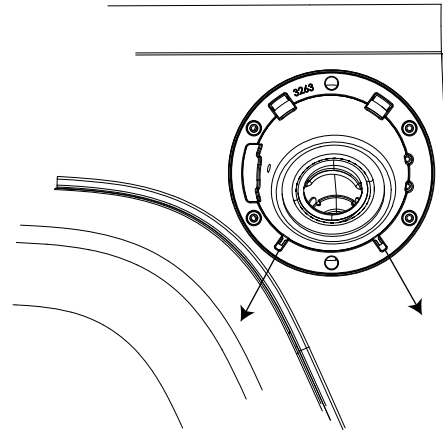

Jeep Wrangler

1.7 N·m (15 Inch·lb)
CAUTION
DO NOT OVERTORQUE

TORQUE WRENCH

4MM HEX

8

9

10

11

12

13

1.7 N·m (15 Inch·lb)

CAUTION

**DO NOT OVERTORQUE
DO NOT USE POWER TOOLS
TORQUE WRENCH ONLY**