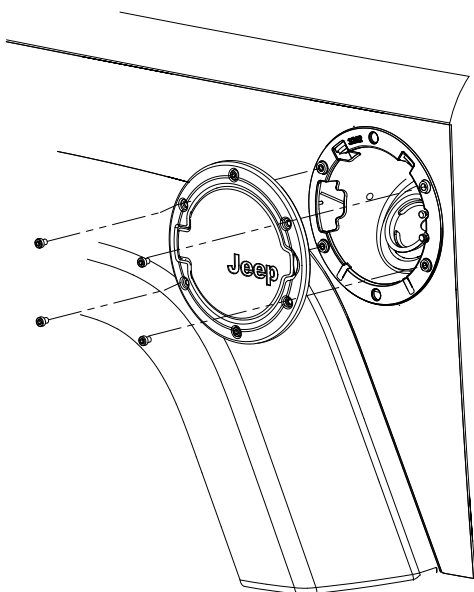

Jeep Wrangler

1.7 N·m (15 Inch·lb)
CAUTION
DO NOT OVERTORQUE

TORQUE WRENCH

4MM HEX

8

9

10

11

12

13

1.7 N·m (15 Inch·lb)

CAUTION

**DO NOT OVERTORQUE
DO NOT USE POWER TOOLS
TORQUE WRENCH ONLY**