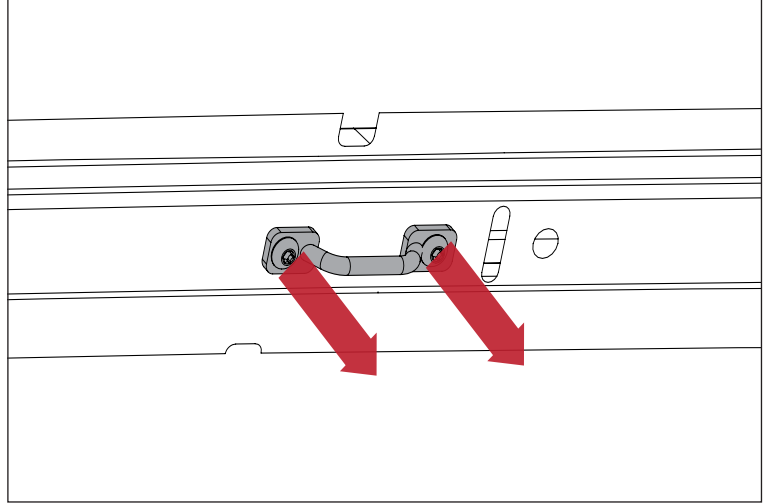

CB Radio Mount, Windshield, 97-02

1. Remove center footman loop by removing (2) Torx Screws

2. Reuse factory Torx Screws to install CB Mount with footman loop on outside as shown.

3. Install CB Radio with supplied nuts and bolts.