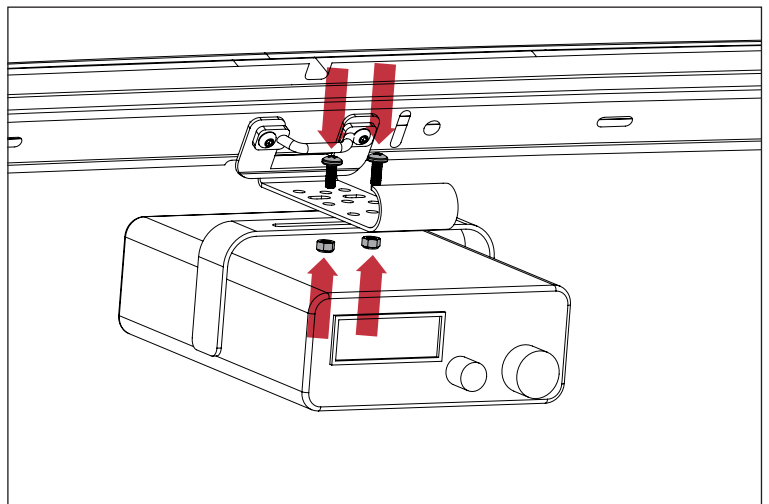

CB Radio Mount, Windshield, 97-02

1. Remove center footman loop by removing (2) Torx Screws

2. Reuse factory Torx Screws to install CB Mount with footman loop on outside as shown.

3. Install CB Radio with supplied nuts and bolts.