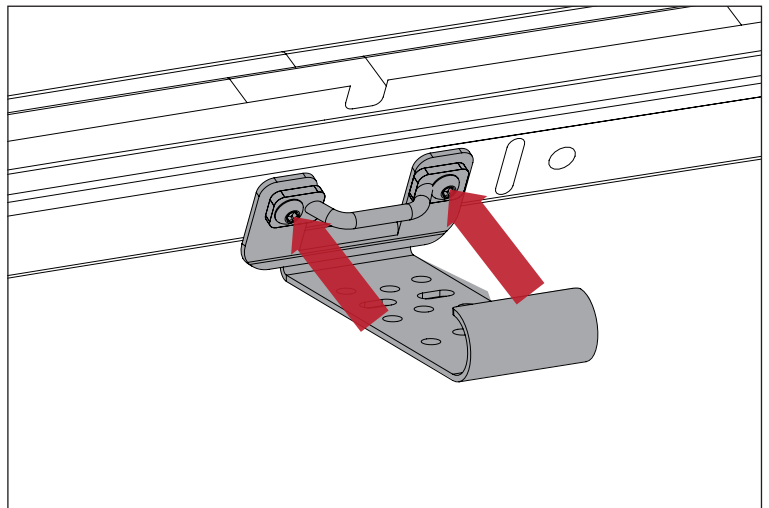

CB Radio Mount, Windshield, 97-02

1. Remove center footman loop by removing (2) Torx Screws

2. Reuse factory Torx Screws to install CB Mount with footman loop on outside as shown.

3. Install CB Radio with supplied nuts and bolts.