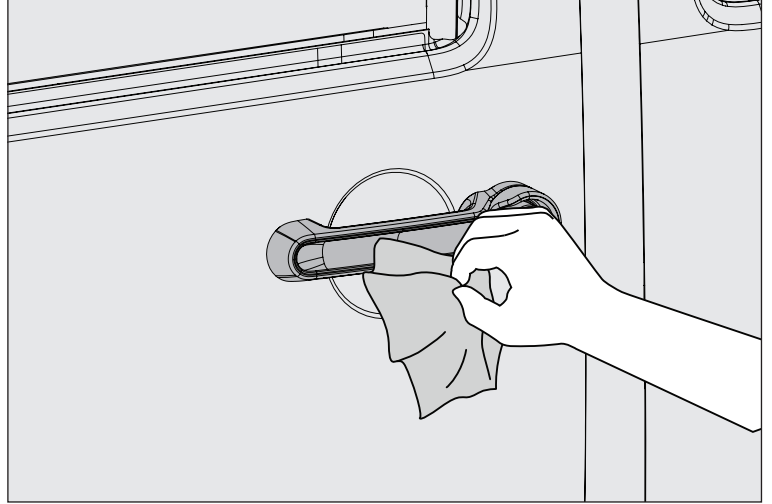

## Rugged Ridge Elite Door Handle Inserts

1. Clean door handle surface with isopropyl alcohol.
2. Apply adhesive promoter to door handle surface.

3. Peel tape backing off back of Door Handle Insert.
4. Place Door Handle Insert in recess of door handle. Press firmly and hold for 30 seconds to apply.