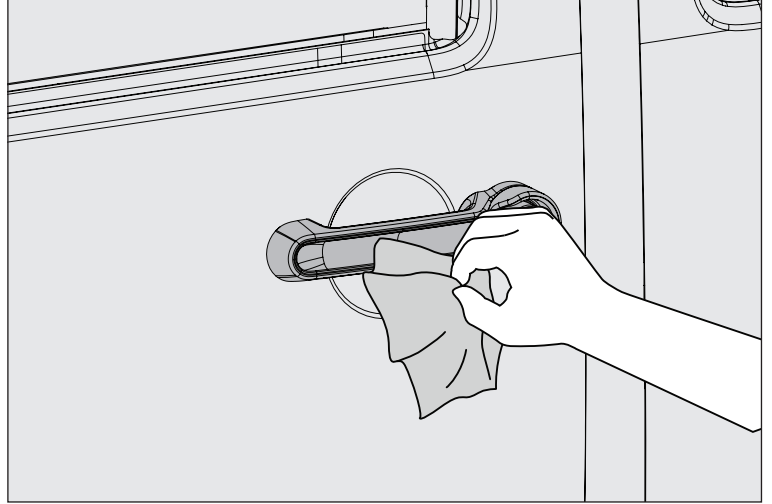

1. Clean door handle surface with isopropyl alcohol.
2. Apply adhesive promoter to door handle surface.

3. Peel tape backing off back of Door Handle Insert.
4. Place Door Handle Insert in recess of door handle. Press firmly and hold for 30 seconds to apply.