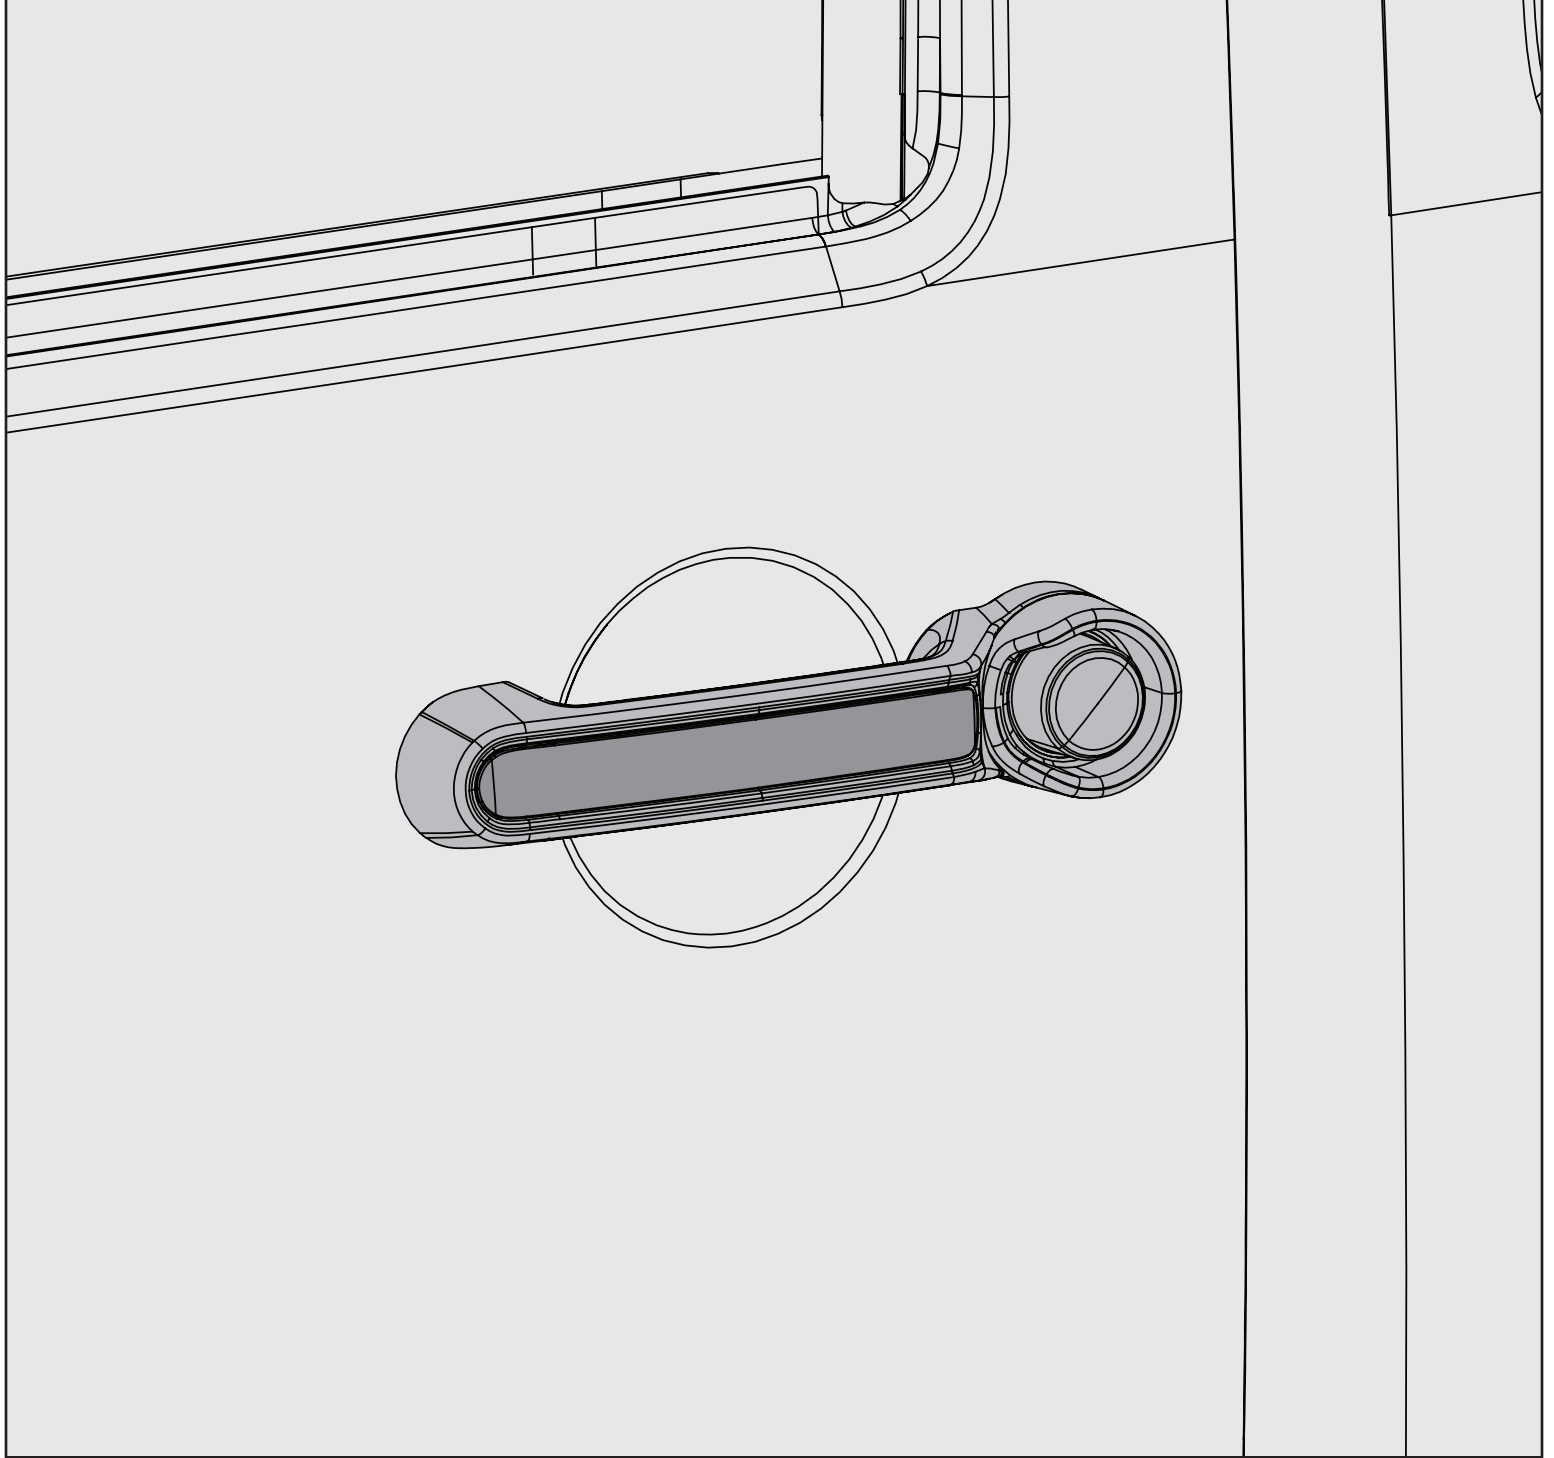

OMIX-ADA, Inc.

460 HORIZON DR. SUITE 100 | SUWANEE, GA 30024 | PHONE: 770-614-6101 | FAX: 770-614-6069 | info@omix-ada.com

Rugged Ridge Elite Door Handle Inserts

OMIX-ADA® TECHNICAL SUPPORT

PHONE: M-F 8am - 5pm EST 1-800-449-6649 | **EMAIL:** techsupport@omix-ada.com

FOR WARRANTY INFORMATION VISIT: www.Omix-Ada.com